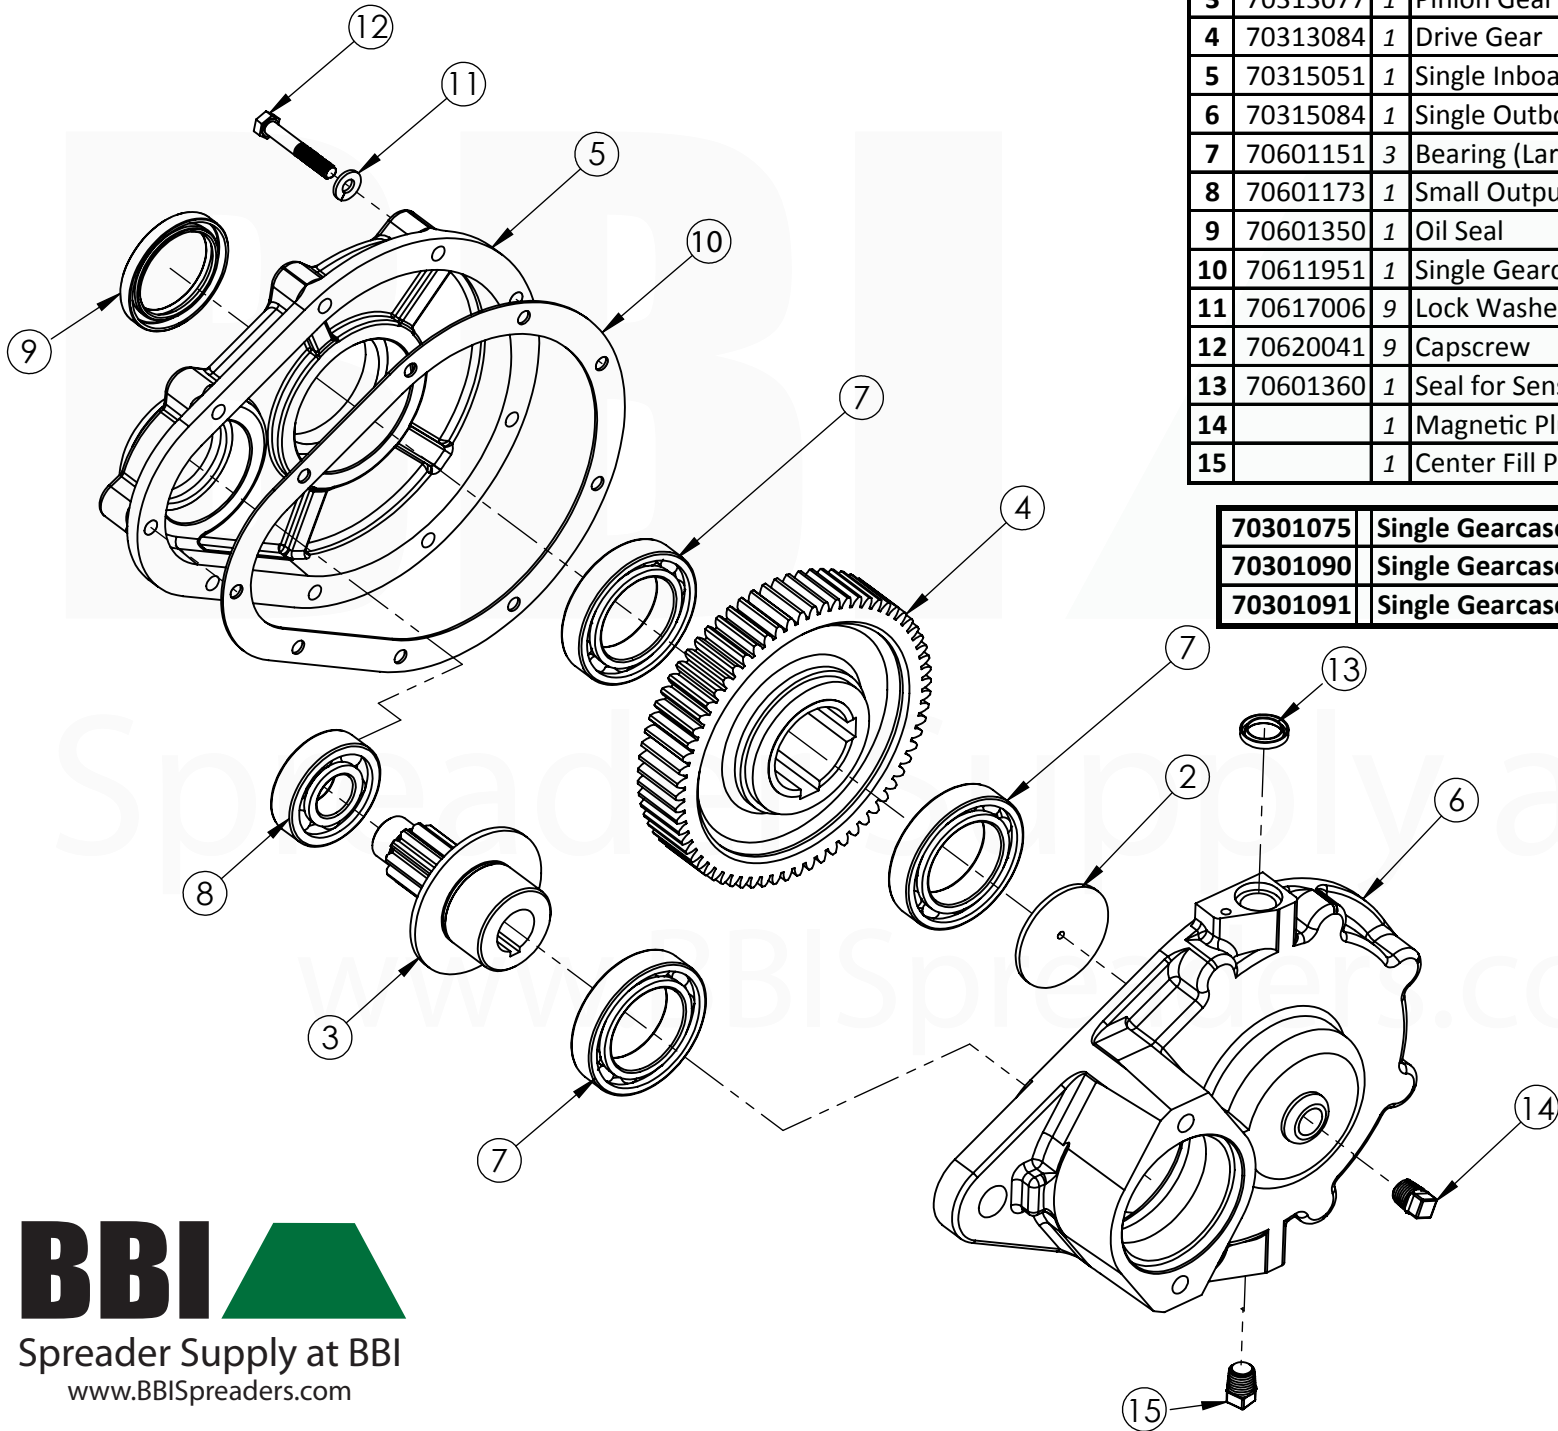

Single Gearcase with and without Sensor

1	70301506	1	Key and Plug Kit (Key and 3 Plugs)
2	70311062	1	Washer
3	70313077	1	Pinion Gear
4	70313084	1	Drive Gear
5	70315051	1	Single Inboard Housing
6	70315084	1	Single Outboard Housing
7	70601151	3	Bearing (Large 50 x 80 x 16mm)
8	70601173	1	Small Output Bearing
9	70601350	1	Oil Seal
10	70611951	1	Single Gearcase Gasket
11	70617006	9	Lock Washer
12	70620041	9	Capscrew
13	70601360	1	Seal for Sensor
14		1	Magnetic Plug (Purchase in Key and Plug Kit)
15		1	Center Fill Plug (Purchase in Key Kit)

70301075	Single Gearcase without Sensor (Right or Left)
70301090	Single Gearcase with Sensor (Right)
70301091	Single Gearcase with Sensor (Left)